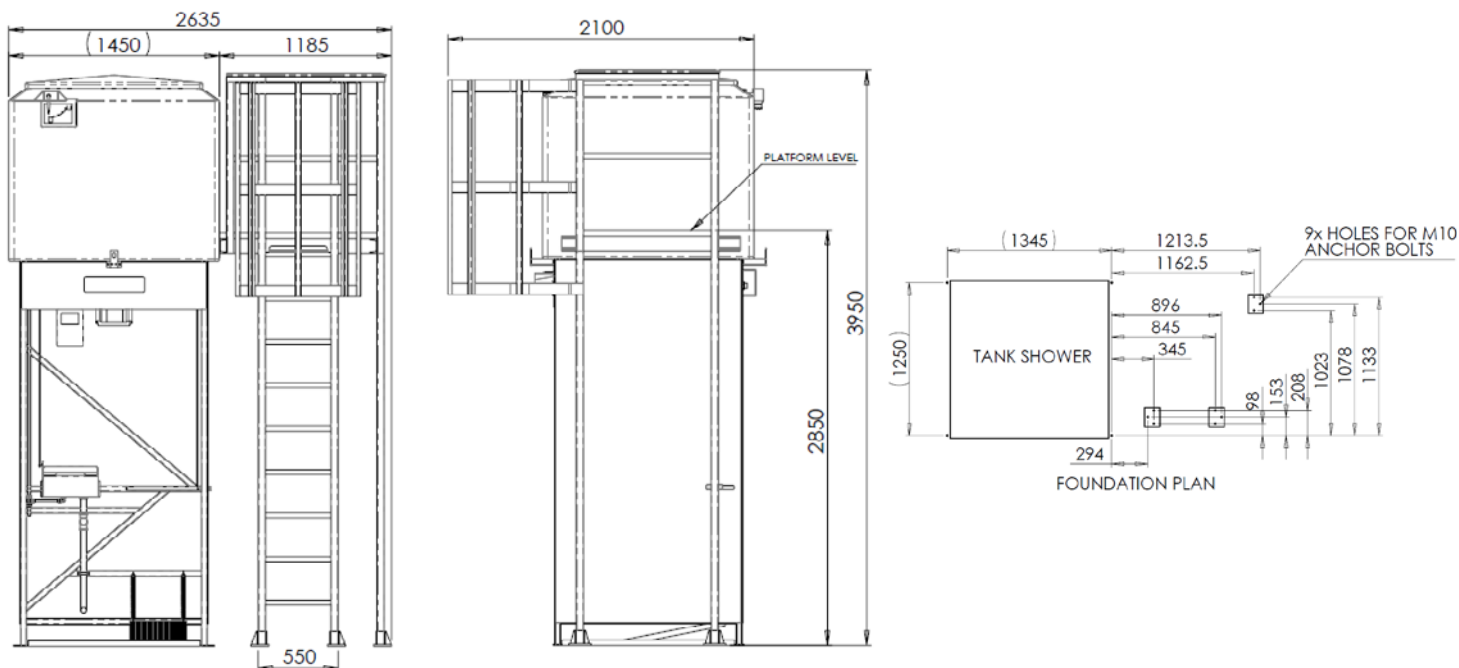

TECHNICAL DRAWINGS

www.aqua-safety.com

Aqua Safety Showers International Ltd,
Redgate Road, South Lancashire Industrial Estate,
Ashton-in-Makerfield, Wigan, WN4 8DT. UK

sales@aquasafety.com

+44 (0) 1942 318096

VAT No: 259714570
Registration No: 10427026